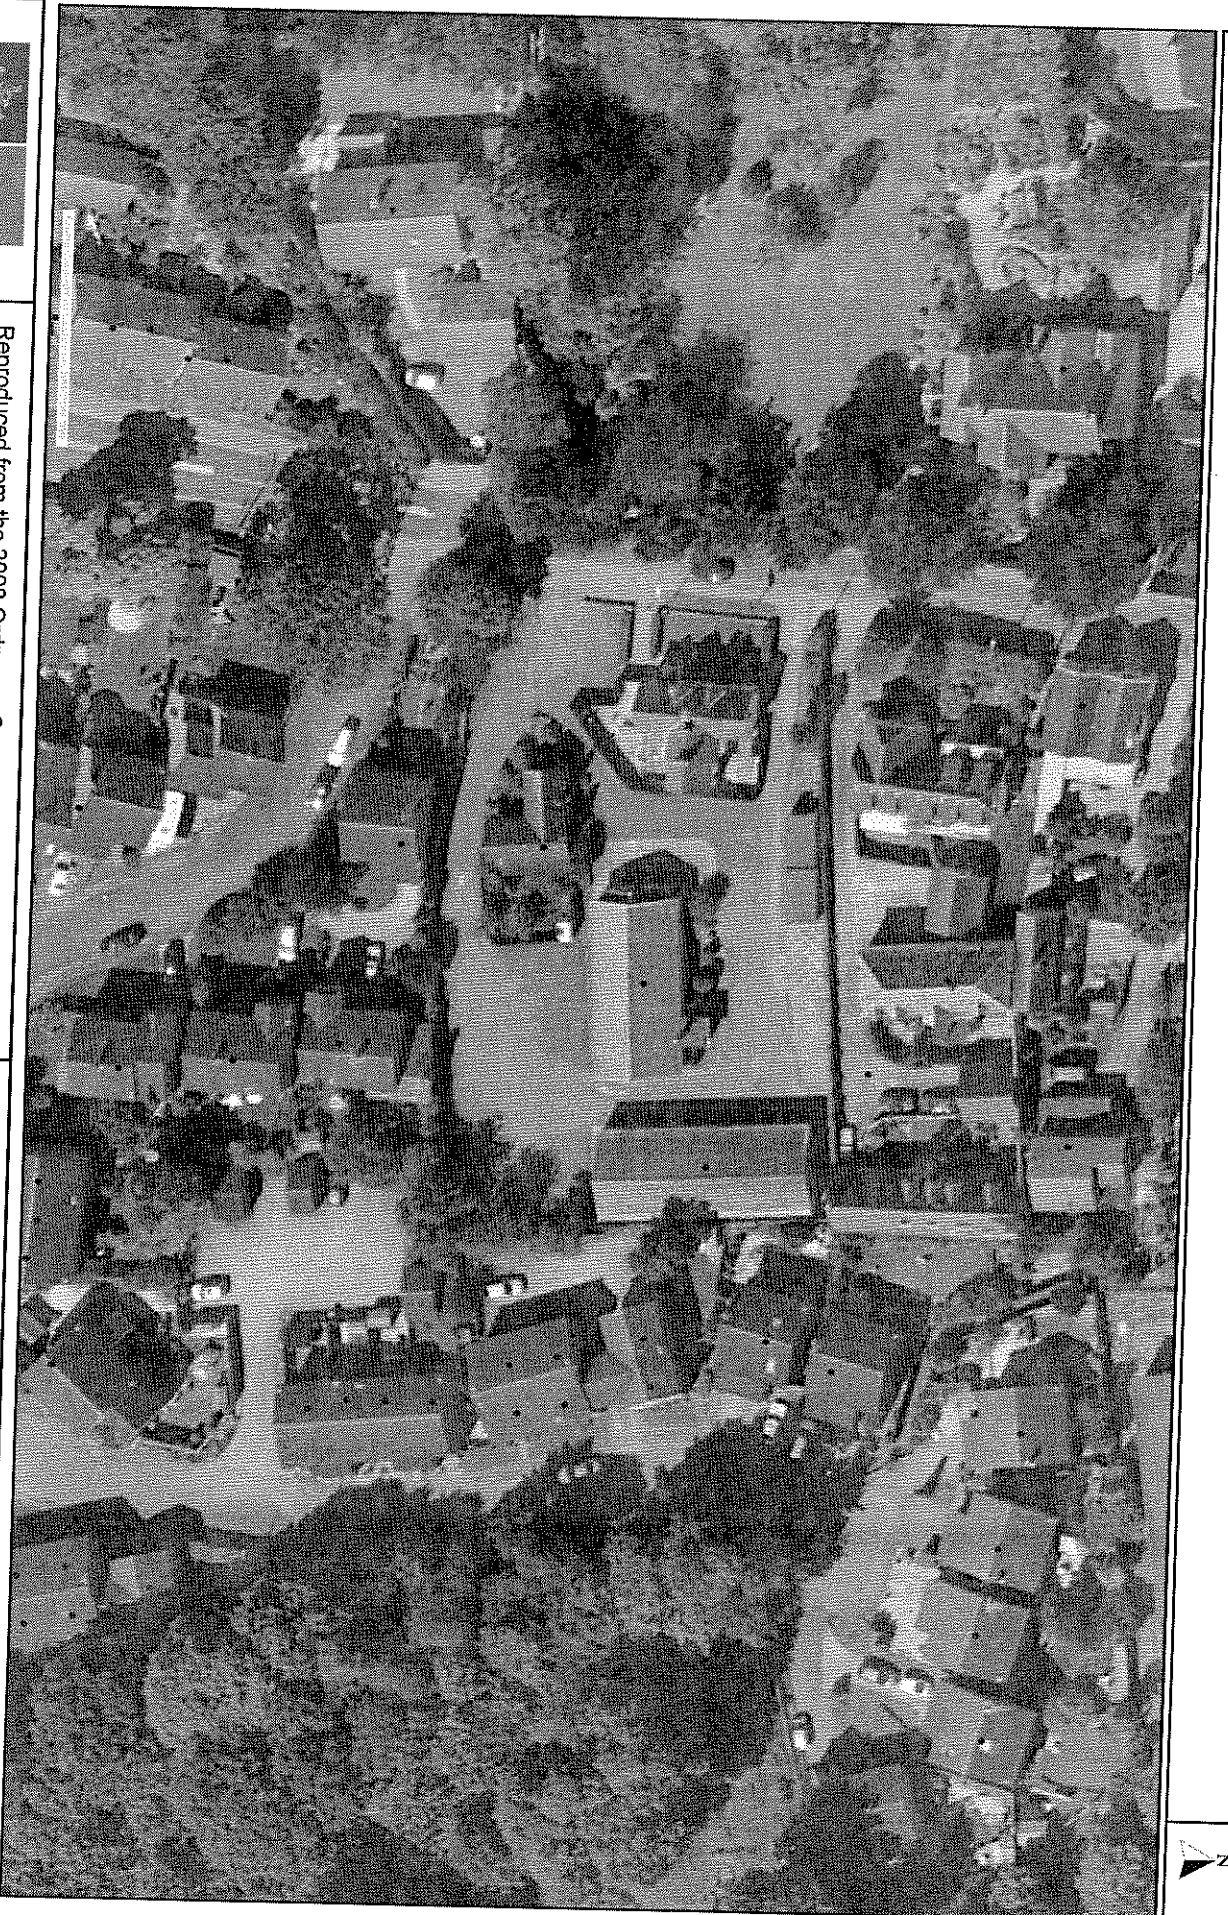

Lady of Lourdes Church Hall

Reproduced from the 2008 Ordnance Survey mapping with the permission of the controller of Her Majesty's stationary office (c) Crown Copyright. Unauthorised reproduction infringes Crown Copyright and may lead to prosecution or civil proceedings.

Scale 1/757

Centre = 548615 E 248999 N

Date 23/4/2010